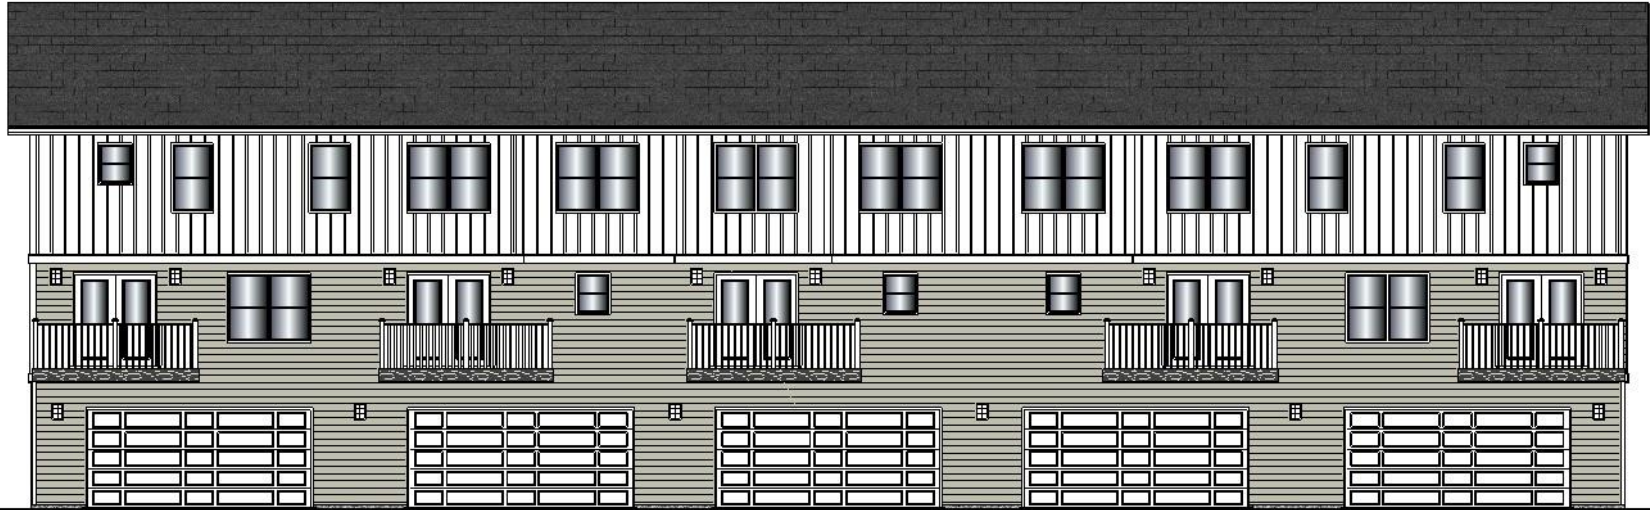

INSPIRATION AT SWAN CREEK TOWNHOMES
SWAN CREEK FITCHBURG, WISCONSIN 10-26-21

'FRONT' ELEVATION
5-UNIT - Color Scheme
(6- UNIT IS SIMILAR)

ARCHAIDE
L L C
ARCHITECTS

INSPIRATION AT SWAN CREEK TOWNHOMES
SWAN CREEK FITCHBURG, WISCONSIN 10-26-21

'REAR' ELEVATION
5-UNIT - Color Scheme
(6- UNIT IS SIMLAR)

ARCH-AIDE LLC
ARCHITECTS

Exterior Finish Legend:

Windows & Garage Doors
White

Roof:
GAF Timberline – Charcoal

Trim
White

Front Bump-outs:
Flat, Wood-Grained
'Hardi-Plank' = Charcoal

12" Exposure Vinyl Siding Board & Battens
= White at Upper Front, Sides, & Rear

6 Exposure Vinyl Siding (Field color):
= White at Lower Front

Exterior Masonry Cultured Stone:

Dutch Quality Stone (Light Gray w/
subtle Black blends) –

Stone Sizing: 5 – 8" h x 12" to 18" w.

Stone Sill – accent gray color

'SIDE' ELEVATION

546-UNIT - Color Scheme

INSPIRATION AT SWAN CREEK TOWNHOMES

SWAN CREEK FITCHBURG, WISCONSIN 10-26-21