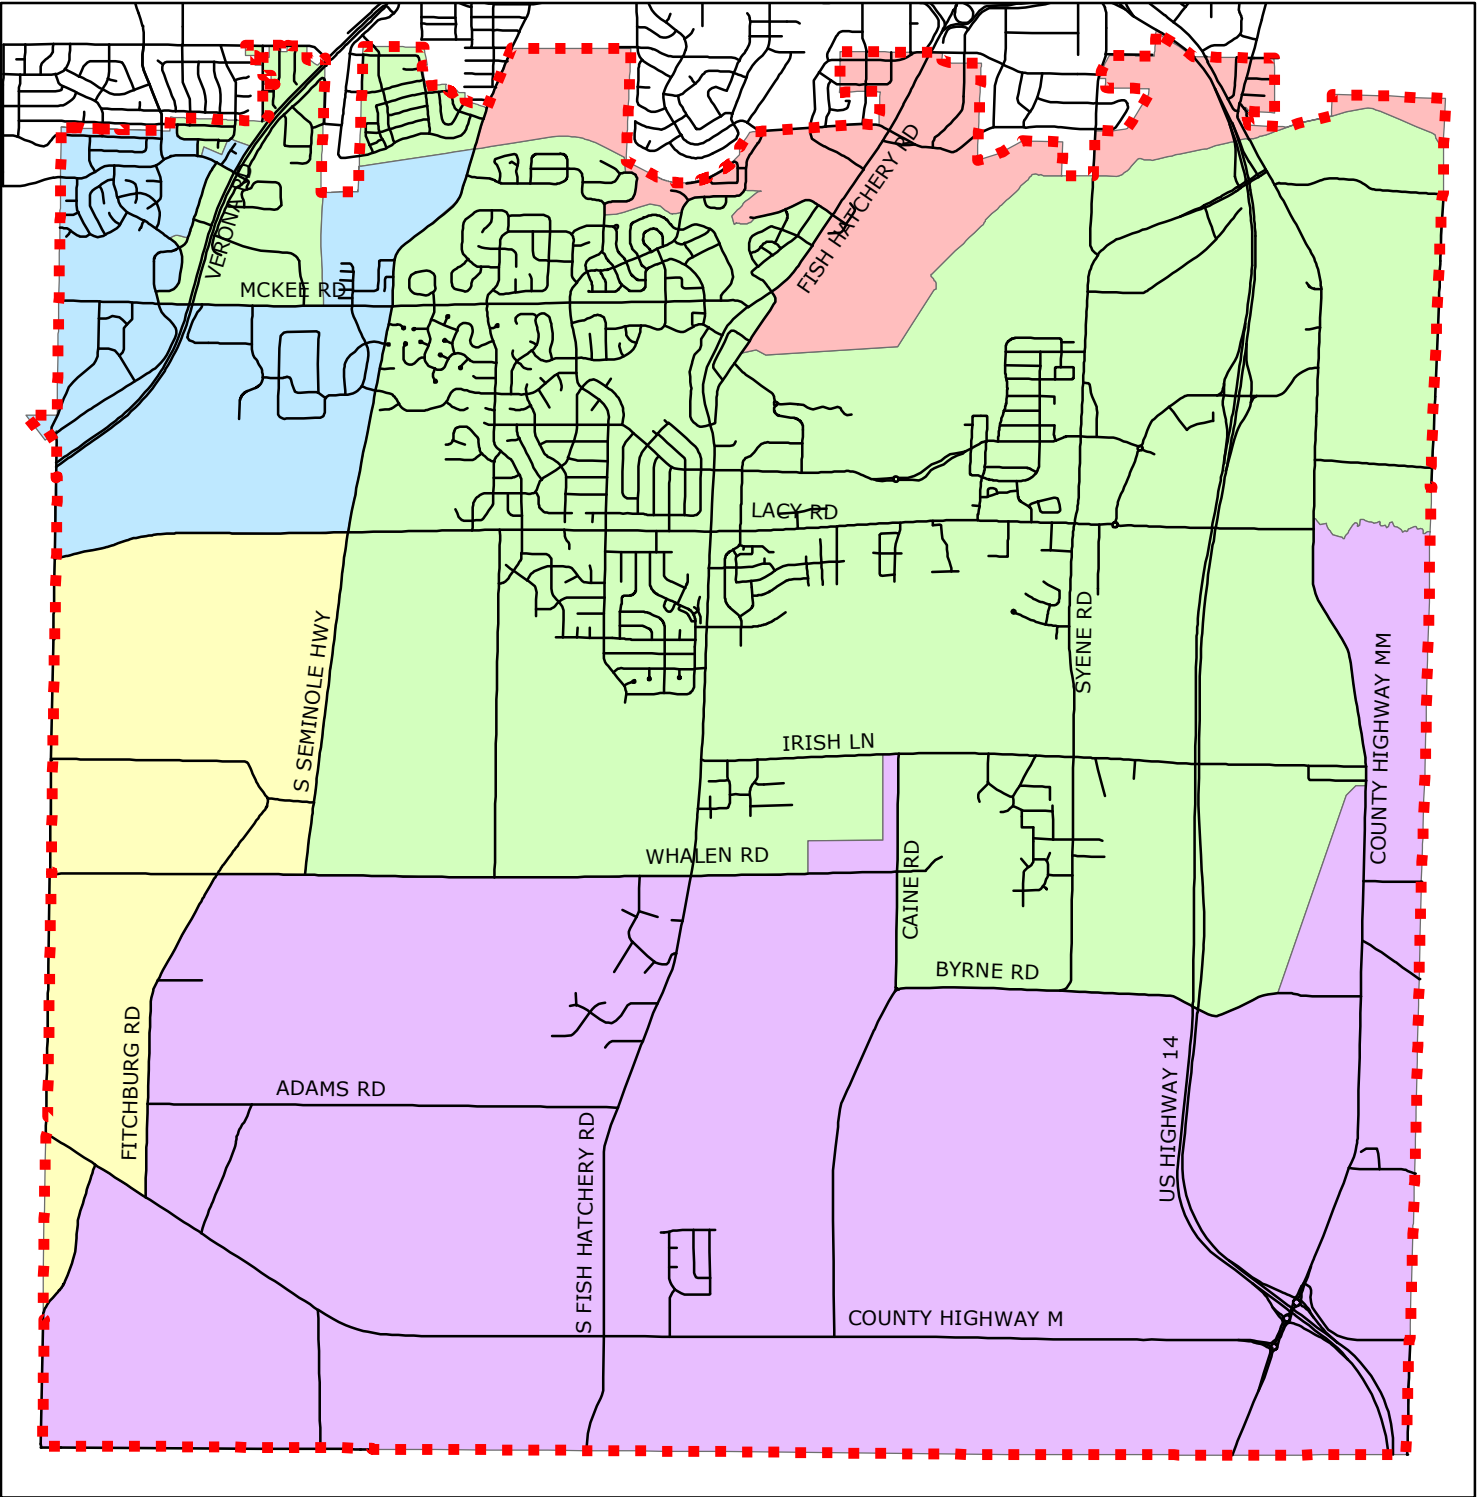

City of Fitchburg Zip Codes

Legend

-  City Limits
-  Streets
-  53575
-  53593
-  53711
-  53713
-  53719

Prepared by:
City of Fitchburg Planning
and Zoning Department

Source Data:
City of Fitchburg Planning and Zoning Department
Dane County Land Information Office

Updated 3/2017