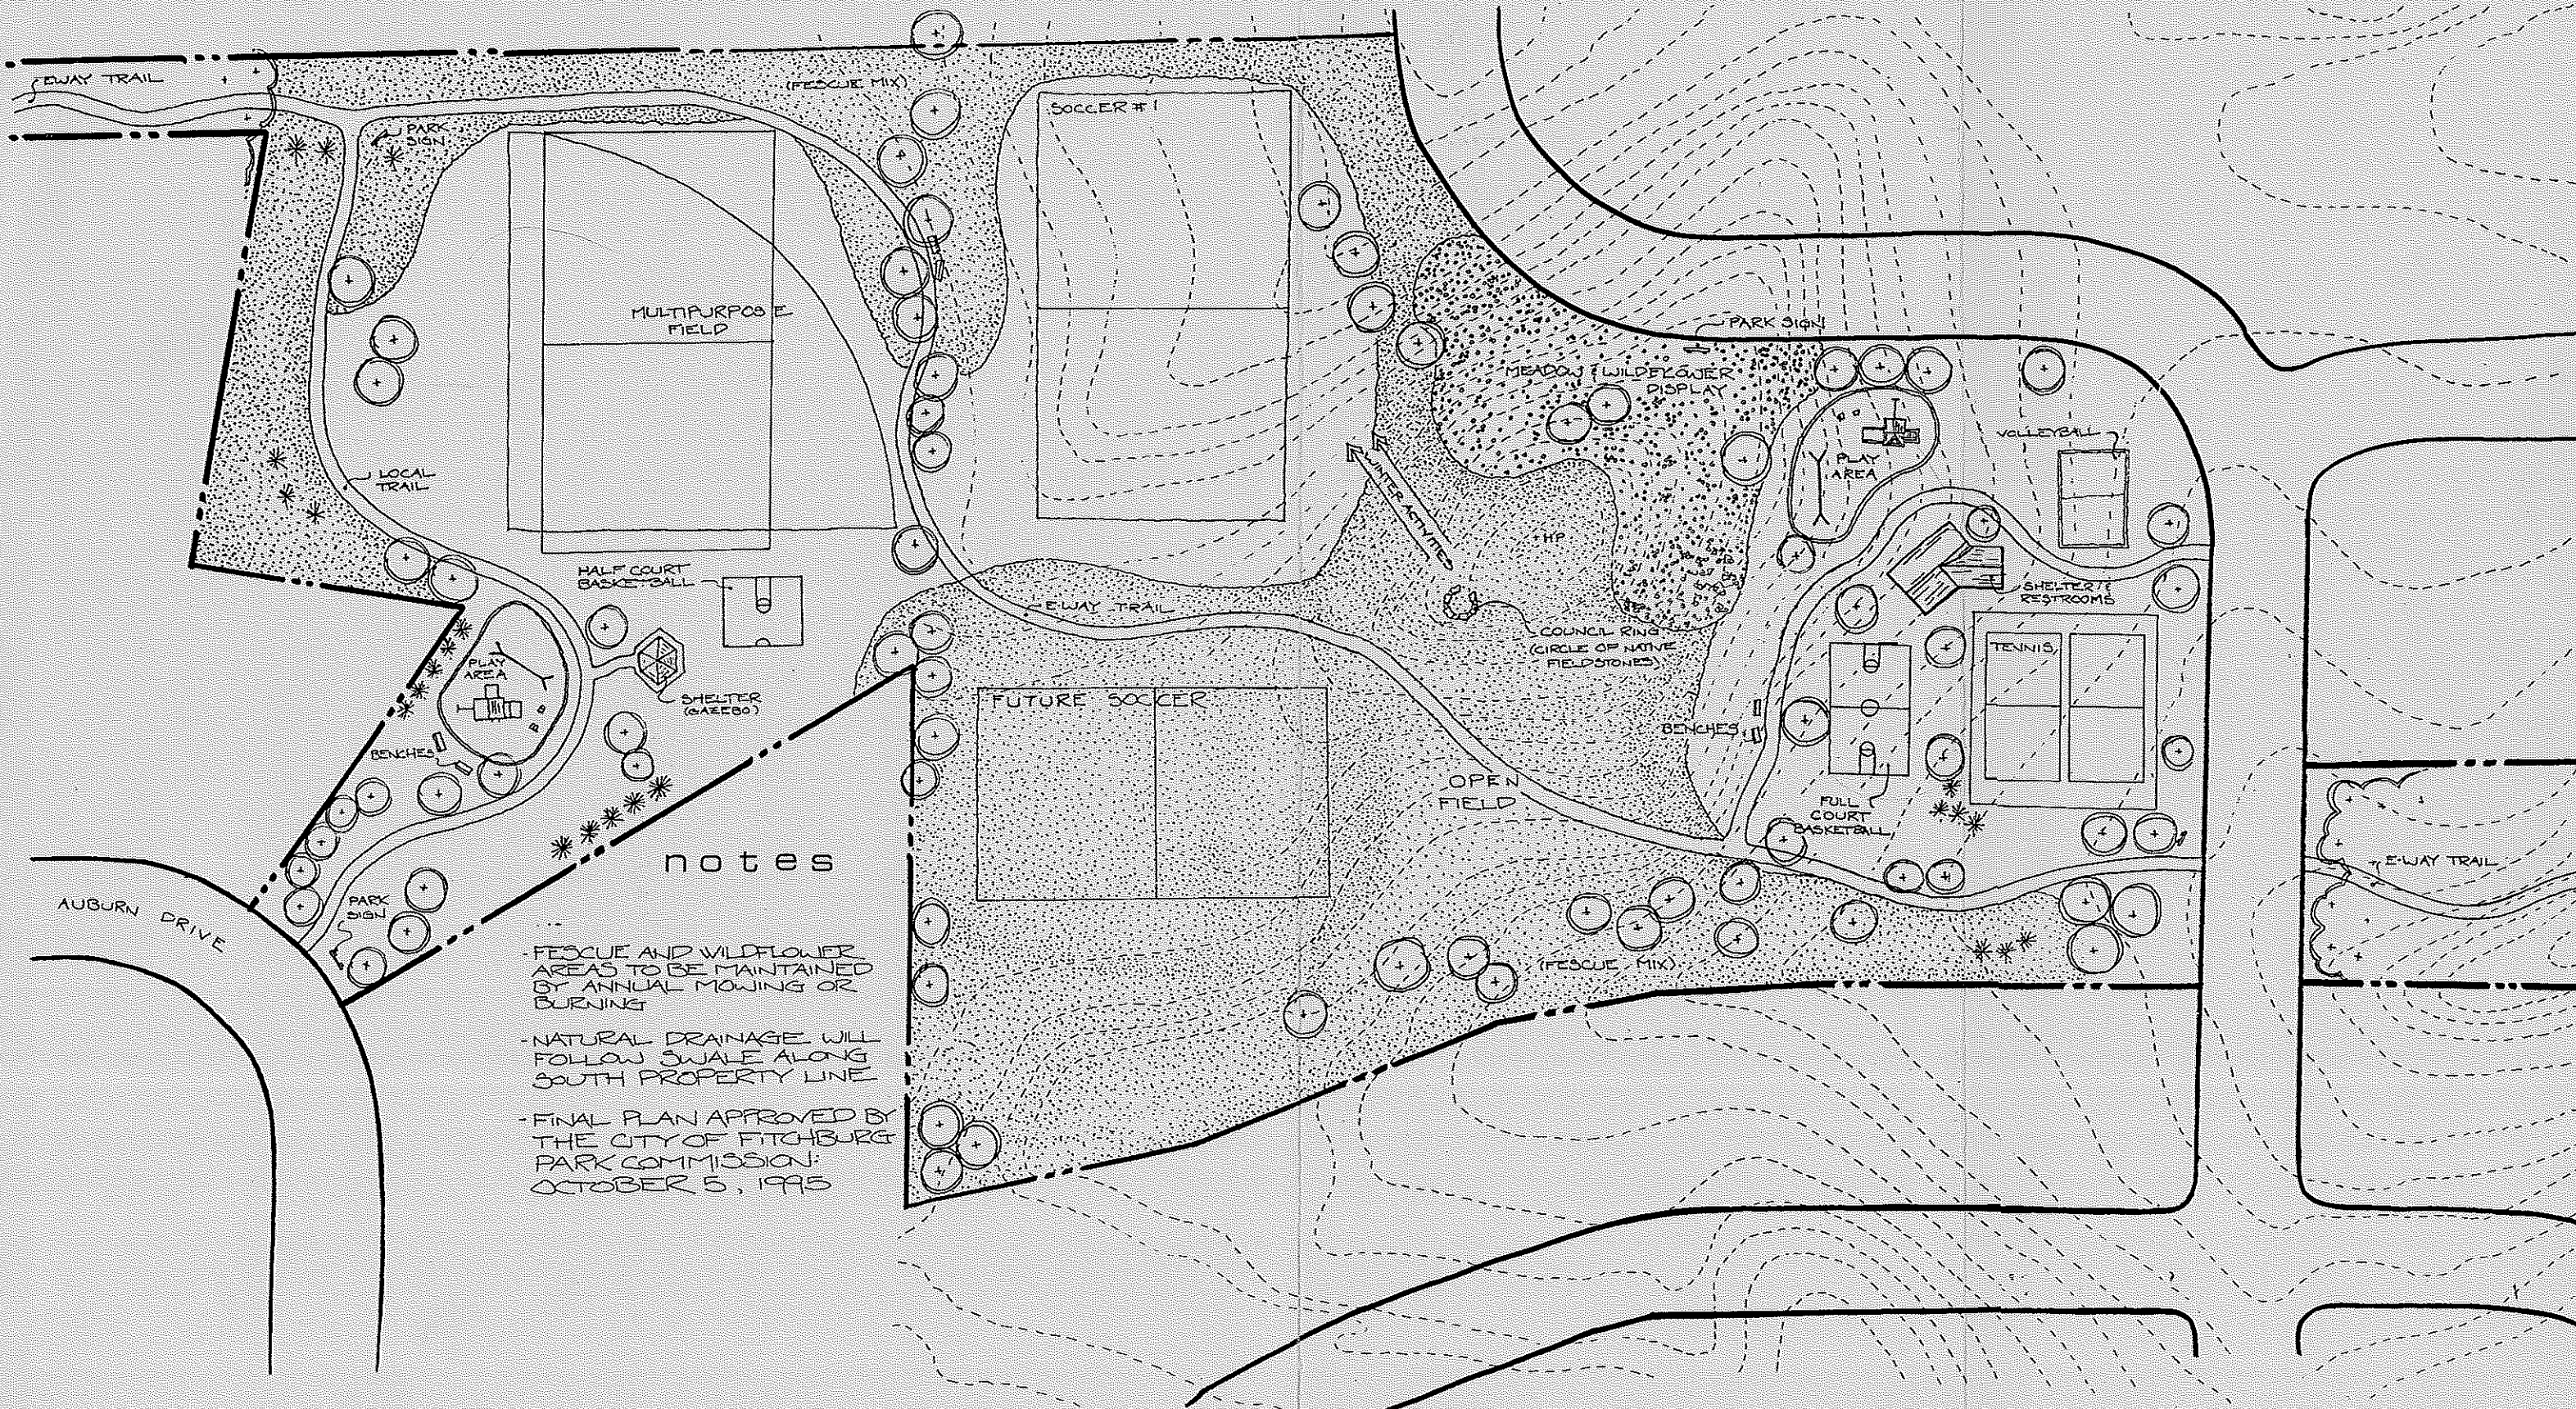

CHICORY MEADOW PARK

city of
fitchburg

notes

- FESCUE AND WILDFLOWER AREAS TO BE MAINTAINED BY ANNUAL MOWING OR BURNING
- NATURAL DRAINAGE WILL FOLLOW SWALE ALONG SOUTH PROPERTY LINE
- FINAL PLAN APPROVED BY THE CITY OF FITCHBURG PARK COMMISSION: OCTOBER 5, 1995