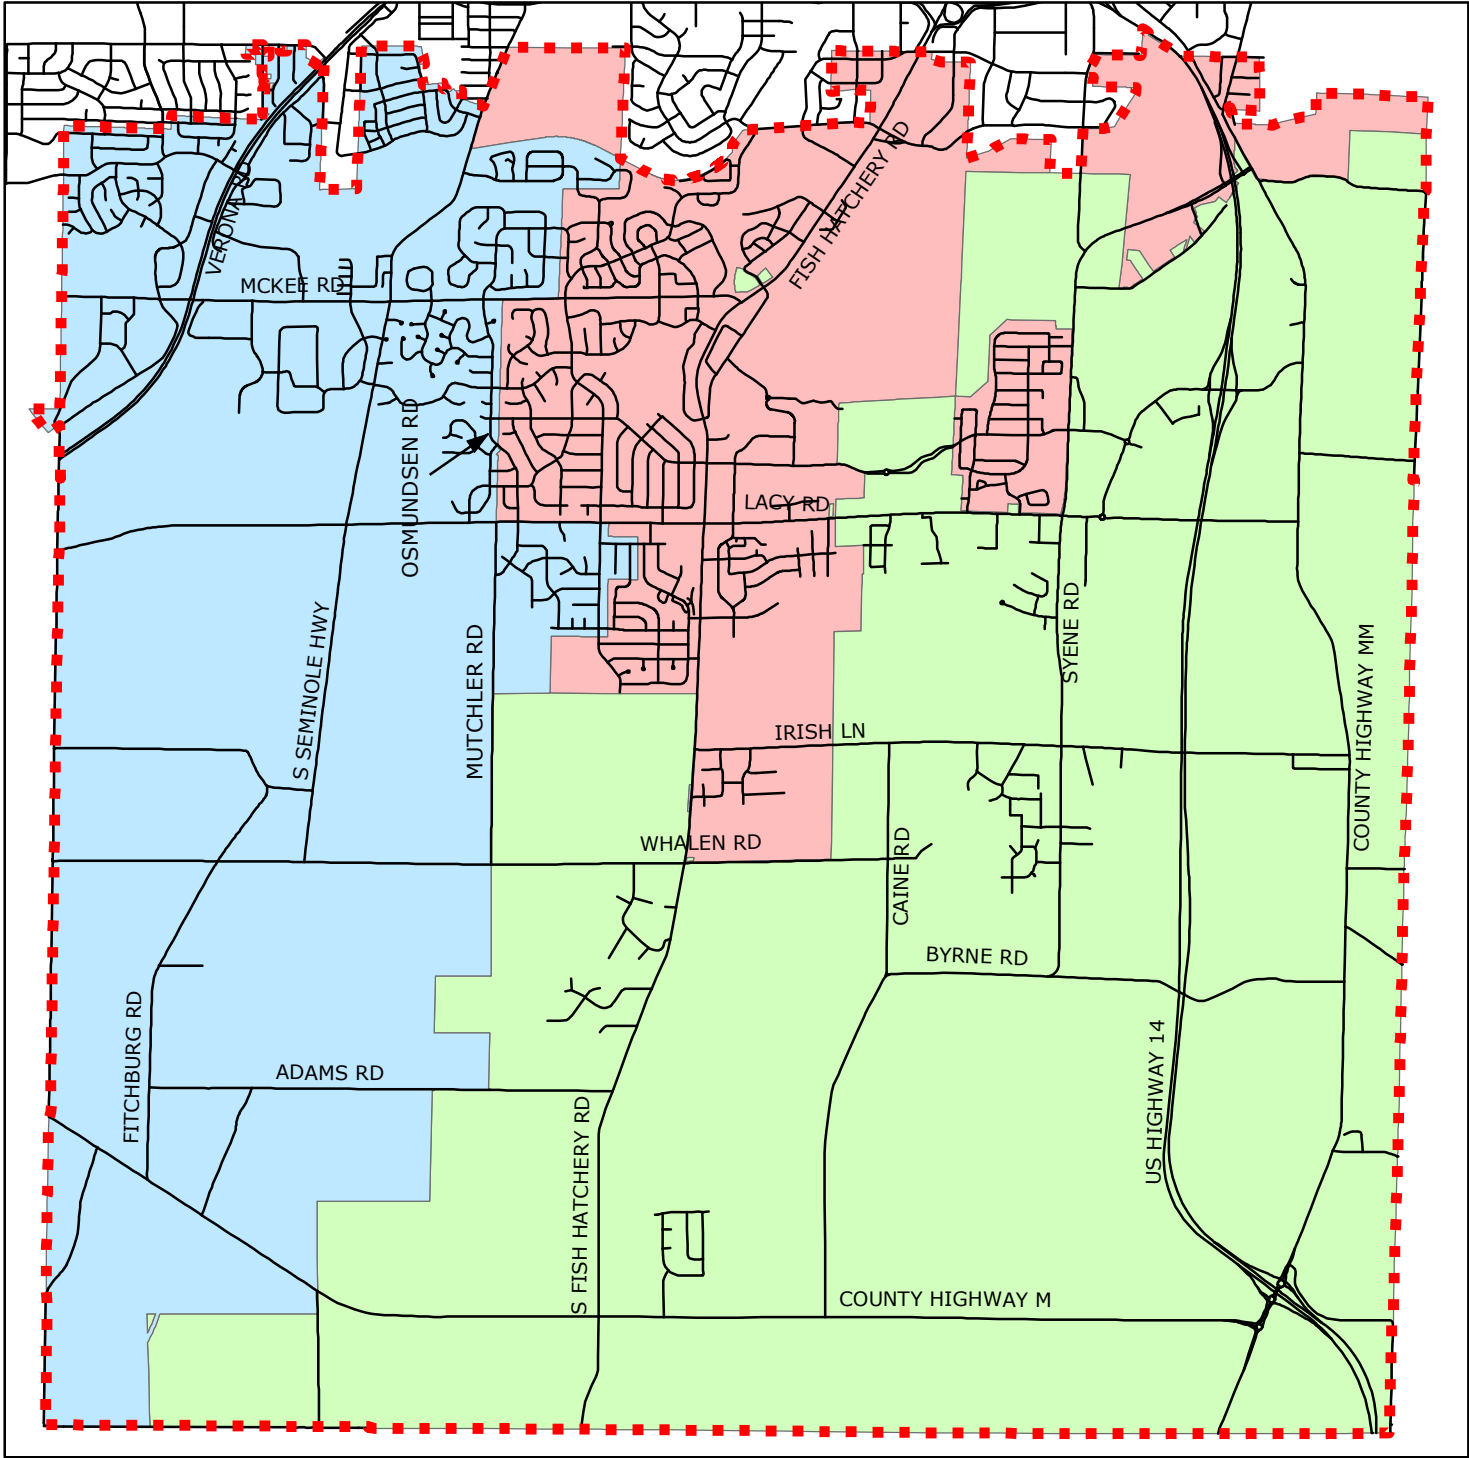

City of Fitchburg School Districts

Legend

- - - City Limits
- Streets
- Madison Metropolitan
- Oregon
- Verona Area

Prepared by:
City of Fitchburg Planning
and Zoning Department

Source Data:
City of Fitchburg Planning and Zoning Department
Dane County Land Information Office